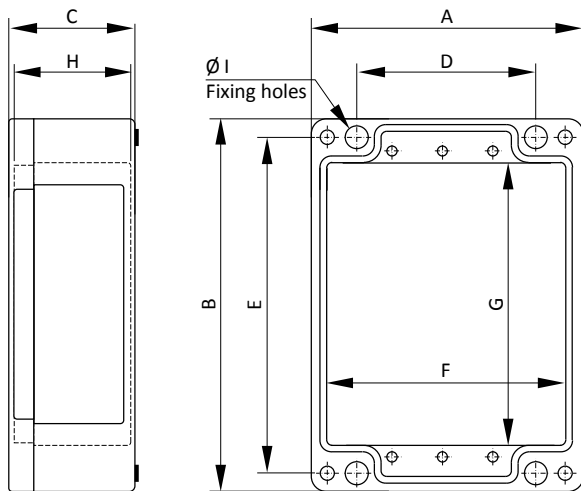

On request, they can also be equipped with push buttons, selector switches, pilot lights, measurement instruments and are available in other sizes.

TECHNICAL DATA

Material	Aluminium
IP rating	IP66 according to EN/IEC 60529
Temperature range	-50°C ... +60°C
Certificate	INERIS 03ATEX0122X
Marking	II 2 GD Ex e IIC T6 ... T4 Gb Ex tb IIIC T85°C ... T135°C Db
Surface treatment	Painting black RAL 9005
Accessories on request	External hinges in thermoplastic Drain and breather valves Fixing bracket in stainless steel AISI 316L Earth continuity plate, internal, in zinc plated brass or copper Earth stud in brass or stainless steel Cable glands

Number maximum of entries per side

Product code	Size A x B x C	Maximum of entries on sides A								Maximum of entries on the sides B							
		M12	M16	M20	M25	M32	M40	M50	M63	M12	M16	M20	M25	M32	M40	M50	M63
XAWF080807	80 x 80 x 76	2	2	2	1	1	-	-	-	2	2	2	1	1	-	-	-
XAWF081707	80 x 175 x 76	2	2	2	2	1	-	-	-	3	3	3	3	3	-	-	-
XAWF082505	80 x 250 x 76	2	2	2	2	1	-	-	-	5	5	5	5	3	-	-	-
XAWF121209	120 x 122 x 81	3	3	2	1	-	-	-	-	7	12	6	6	3	1	1	-
XAWF122209	120 x 220 x 91	3	3	2	1	-	-	-	-	12	24	12	12	6	3	2	-
XAWF162609	160 x 260 x 90	4	3	2	1	-	-	-	-	27	30	16	16	12	5	4	3
XAWF163609	160 x 360 x 90	4	3	2	1	-	-	-	-	36	42	32	22	18	8	6	5
XAWF165609	160 x 560 x 90	4	3	2	1	-	-	-	-	54	78	40	36	28	12	8	6
XAWF232011	230 x 200 x 110	15	10	6	4	3	2	-	-	84	28	18	18	8	6	3	2
XAWF233318	230 x 330 x 118	16	10	6	4	3	2	-	-	80	56	36	20	18	12	6	4
XAWF234011	230 x 400 x 110	16	10	6	4	3	2	-	-	100	68	42	35	20	16	8	6
XAWF314014	310 x 400 x 140	20	12	8	8	4	2	-	-	100	68	42	35	20	16	8	6
XAWF316018	310 x 600 x 180	20	12	10	8	4	3	-	-	150	104	54	54	28	16	10	8