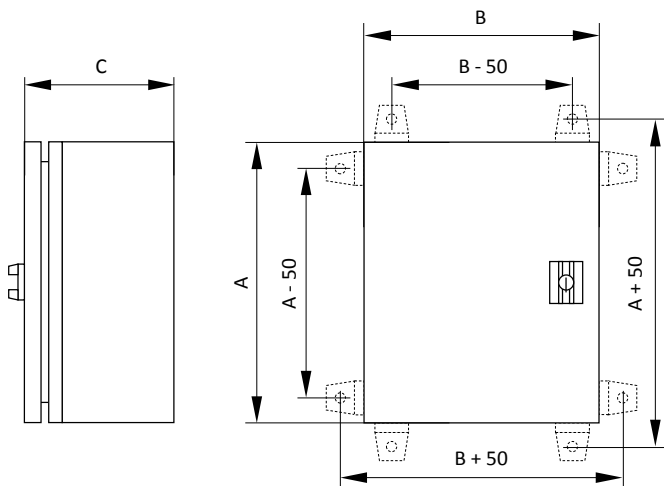

### TECHNICAL DATA

<b>Material</b>	Carbon steel painted or stainless steel AISI 316L
<b>IP rating</b>	IP65/66 according to EN/IEC 60529
<b>Temperature range</b>	-40°C ... +60°C (T4) -40°C ... +50°C (T5) -40°C ... +40°C (T6)
<b>Certificate</b>	INERIS 03ATEX0006
<b>Marking</b>	II 2 GD Ex e IIC T6 ... T4 Gb Ex tb IIIC T85°C ... T135°C Db
<b>Surface treatment</b>	Carbon steel: painting RAL 7035, other colour on request Stainless steel: bead blasting
<b>Accessories on request</b>	External hinges Breather valves Earth stud Cover locking facilities Gland plates Cable glands Electropolished treatment

## Dimensions

Product codes carbon steel	Product codes stainless steel	External			Fixing See drawing	Max. dissipated power at Tamb = 40°C (W)	Volume (dm <sup>3</sup> )	Weight (kg)
		A	B	C				
DE1GW302020	DE1GWS302020	200	300	200	"	30 W	12	5
DE1GW302515	DE1GWS302515	250	300	150	"	30 W	11	5.15
DE1GW282820	DE1GWS282820	280	280	200	"	40 W	15	7
DE1GW403020	DE1GWS403020	300	400	200	"	50 W	24	8.6
DE1GW383820	DE1GWS383820	380	380	200	"	50 W	29	9.3
DE1GW385720	DE1GWS385720	570	380	200	"	65 W	43	11.2
DE1GW504025	DE1GWS504025	400	500	250	"	90 W	50	14.1
DE1GW575720	DE1GWS575720	570	570	200	"	105 W	65	17.9
DE1GW577627	DE1GWS577627	760	570	270	"	140 W	117	23.9
DE1GW706030	DE1GWS706030	600	700	300	"	180 W	126	26.1
DE1GW907030	DE1GWS907030	700	900	300	"	240 W	189	49.8
DE1GW769527	DE1GWS769527	950	760	270	"	240 W	195	36.7

## Number maximum of entries per side

Product code	M16	M18	M20	M25	M32	M40	M50	M63
DE1GW302020	10	10	10	8	5	3	2	-
DE1GW302515	10	10	10	8	5	3	2	-
DE1GW282820	10	10	10	8	5	3	2	-
DE1GW403020	28	24	24	18	15	8	6	2
DE1GW383820	28	24	24	18	15	8	6	2
DE1GW385720	66	50	50	45	28	18	15	6
DE1GW504025	66	50	50	45	28	18	15	6
DE1GW575720	66	50	50	45	28	18	15	6
DE1GW577627	152	112	112	75	60	40	24	15
DE1GW706030	152	112	112	75	60	40	24	15
DE1GW907030	184	133	133	90	75	48	30	21
DE1GW769527	184	133	133	90	75	48	30	21